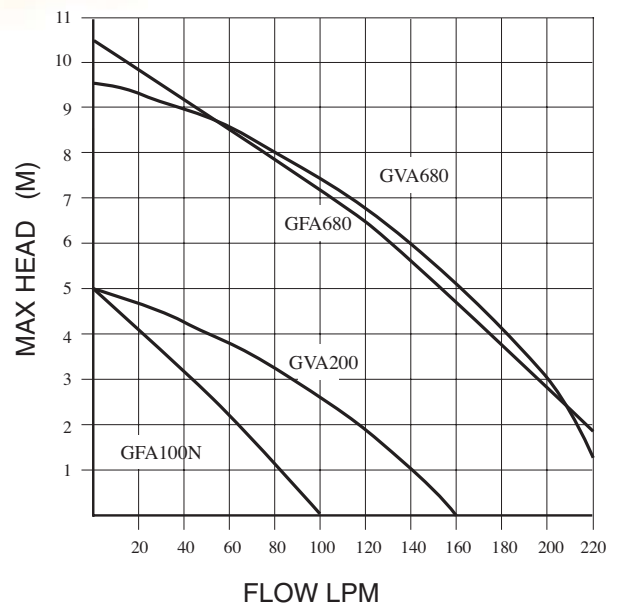

AUTOMATIC DRAINERS

GOLDFISH: CLEAN WATER

KINGFISH: DIRTY WATER

- Rugged plastic casing
- Mechanical seal assembly running in contained oil bath
- Ball bearing PSC Motor
- Stainless steel pump shaft
- Simple dismantling for easy cleaning
- Reinforced impeller