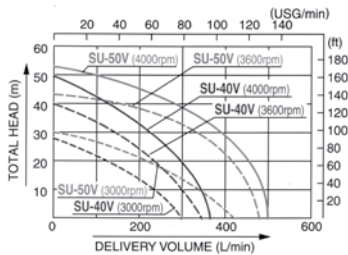

**SU-40V, SU-50V & SU-80V**

Available in 3 different sizes for different applications 40mm (1.1/2”), 50mm (2”) and 80mm (3”), featuring large flows at medium to high heads. These pumps are ideal for supplying water for general irrigation and sprinkler systems.

These high quality pumps can be coupled by v-pulleys, to a wide variety of power sources including electric and hydraulic motors, petrol and diesel engines.

Pump casing is made from die cast aluminum, impeller and volute from graphite iron castings for extra strength plus greater abrasion resistance whilst keep weight low. New 6 bladed impeller for better efficiency and more effective mechanical seal design for longer life.

Model	A	B	C	D	E	G	H	I	J	K	L
SU-25	PS1*	273	260	90	174	130	45	92	121	242	150
SUR-25V	PS1*	319	330	110	209	150	60	86	147	280	190
SU-40(V)	PS1½*	319	341	110	209	150	60	91	147	280	190
SU-50H	PS2*	327	371	115	238	175	80	100	152	287	205
SU-50V	PS2*	378	371	115	238	150	80	100	152	337	205
SU-80L	PS3*	428	404	130	270	205	85	122	175	371	235

MODEL	SU-40V			SU-50V			SU-80V		
Connection Dia.	40mm			50mm			80mm		
Connection Thrd.	Outer Pipe Thread (BSP)								
Revolution	3000rpm	3600rpm	4000rpm	3000rpm	3600rpm	4000rpm	3000rpm	3600rpm	4000rpm
Total Head	28m (91 ft)	40m (131 ft)	50m (164 ft)	30m (98 ft)	42m (137 ft)	53m (173 ft)	21m (68 ft)	31m (101 ft)	38m (124 ft)
Delivery Volume	300 l/min	350L/min	370L/min	430L/min	480L/min	500L/min	800L/min	920L/min	1000L/min
Max. Suction Head	7m (23ft)	8m (26ft)		7m (23ft)	8m (26ft)		7m (23ft)	8m (26ft)	
Output	1.5 kW	2.2 kW	3.7 kW	2.2 kW	3.7 kW	5.5 kW	3.7 kW	5.5 kW	7.5 kW
Standard Accessories	1 x Strainer, 2 x Couplings, 3 x Hose Clamps								
Gross Weight	13 kg			16 kg			22kg		
L x W x H (mm)	370 x 222 x 255			402 x 260 x 295			444 x 287 x 393		