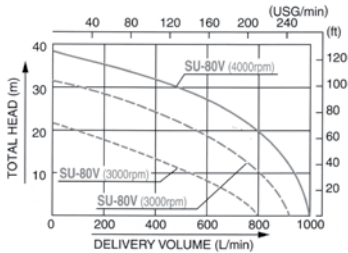

**SU-40V, SU-50V & SU-80V**

Available in 3 different sizes for different applications 40mm (1.1/2”), 50mm (2”) and 80mm (3”), featuring large flows at medium to high heads. These pumps are ideal for supplying water for general irrigation and sprinkler systems.

These high quality pumps can be coupled by v-pulleys, to a wide variety of power sources including electric and hydraulic motors, petrol and diesel engines.

Pump casing is made from die cast aluminum, impeller and volute from graphite iron castings for extra strength plus greater abrasion resistance whilst keep weight low. New 6 bladed impeller for better efficiency and more effective mechanical seal design for longer life.

Model	A	B	C	D	E	G	H	I	J	K	L
SU-25	PS1*	273	260	90	174	130	45	92	121	242	150
SUR-25V	PS1*	319	330	110	209	150	60	86	147	280	190
SU-40(V)	PS1½*	319	341	110	209	150	60	91	147	280	190
SU-50H	PS2*	327	371	115	238	175	80	100	152	287	205
SU-50V	PS2*	378	371	115	238	150	80	100	152	337	205
SU-80L	PS3*	428	404	130	270	205	85	122	175	371	235

MODEL	SU-40V			SU-50V			SU-80V		
Connection Dia.	40mm			50mm			80mm		
Connection Thrd.	Outer Pipe Thread (BSP)								
Revolution	3000rpm	3600rpm	4000rpm	3000rpm	3600rpm	4000rpm	3000rpm	3600rpm	4000rpm
Total Head	28m (91 ft)	40m (131 ft)	50m (164 ft)	30m (98 ft)	42m (137 ft)	53m (173 ft)	21m (68 ft)	31m (101 ft)	38m (124 ft)
Delivery Volume	300 l/min	350L/min	370L/min	430L/min	480L/min	500L/min	800L/min	920L/min	1000L/min
Max. Suction Head	7m (23ft)	8m (26ft)		7m (23ft)	8m (26ft)		7m (23ft)	8m (26ft)	
Output	1.5 kW	2.2 kW	3.7 kW	2.2 kW	3.7 kW	5.5 kW	3.7 kW	5.5 kW	7.5 kW
Standard Accessories	1 x Strainer, 2 x Couplings, 3 x Hose Clamps								
Gross Weight	13 kg			16 kg			22kg		
L x W x H (mm)	370 x 222 x 255			402 x 260 x 295			444 x 287 x 393		