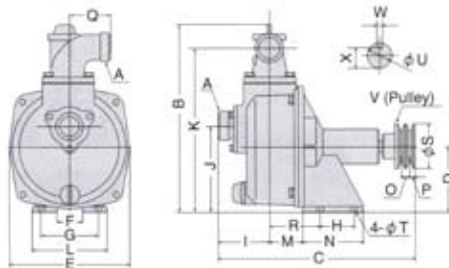

**SU-40V, SU-50V & SU-80V**

Available in 3 different sizes for different applications 40mm (1.1/2”), 50mm (2”) and 80mm (3”), featuring large flows at medium to high heads. These pumps are ideal for supplying water for general irrigation and sprinkler systems.

These high quality pumps can be coupled by v-pulleys, to a wide variety of power sources including electric and hydraulic motors, petrol and diesel engines.

Pump casing is made from die cast aluminum, impeller and volute from graphite iron castings for extra strength plus greater abrasion resistance whilst keep weight low. New 6 bladed impeller for better efficiency and more effective mechanical seal design for longer life.

Model	A	B	C	D	E	G	H	I	J	K	L
SU-25	PS1*	273	260	90	174	130	45	92	121	242	150
SUR-25V	PS1*	319	330	110	209	150	60	86	147	280	190
SU-40(V)	PS1½*	319	341	110	209	150	60	91	147	280	190
SU-50H	PS2*	327	371	115	238	175	80	100	152	287	205
SU-50V	PS2*	378	371	115	238	150	80	100	152	337	205
SU-80L	PS3*	428	404	130	270	205	85	122	175	371	235

MODEL	SU-40V			SU-50V			SU-80V		
Connection Dia.	40mm			50mm			80mm		
Connection Thrd.	Outer Pipe Thread (BSP)								
Revolution	3000rpm	3600rpm	4000rpm	3000rpm	3600rpm	4000rpm	3000rpm	3600rpm	4000rpm
Total Head	28m (91 ft)	40m (131 ft)	50m (164 ft)	30m (98 ft)	42m (137 ft)	53m (173 ft)	21m (68 ft)	31m (101 ft)	38m (124 ft)
Delivery Volume	300 l/min	350L/min	370L/min	430L/min	480L/min	500L/min	800L/min	920L/min	1000L/min
Max. Suction Head	7m (23ft)	8m (26ft)		7m (23ft)	8m (26ft)		7m (23ft)	8m (26ft)	
Output	1.5 kW	2.2 kW	3.7 kW	2.2 kW	3.7 kW	5.5 kW	3.7 kW	5.5 kW	7.5 kW
Standard Accessories	1 x Strainer, 2 x Couplings, 3 x Hose Clamps								
Gross Weight	13 kg			16 kg			22kg		
L x W x H (mm)	370 x 222 x 255			402 x 260 x 295			444 x 287 x 393		